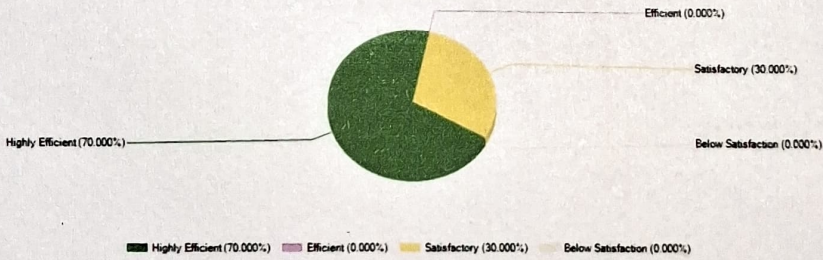

PRINCIPAL
ASUTOSH COLLEGE
92, S. P. MUKHERJEE ROAD
KOLKATA-700 026