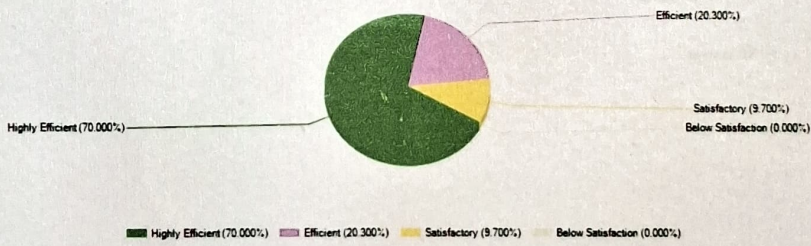

PRINCIPAL
ASUTOSH COLLEGE
92, S. P. MUKHERJEE ROAD
KOLKATA-700 026