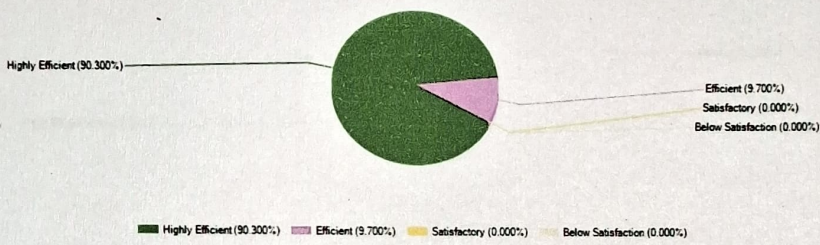

Faculty

Canteen Facilities