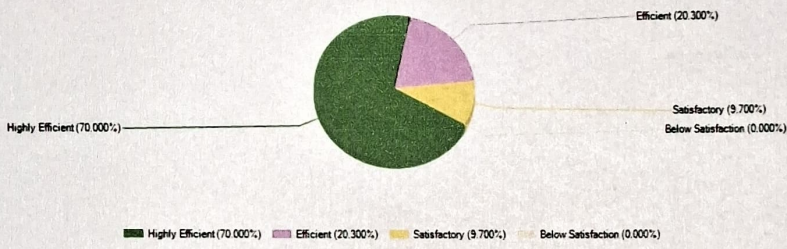

Hostel Facilities

Educational Resources