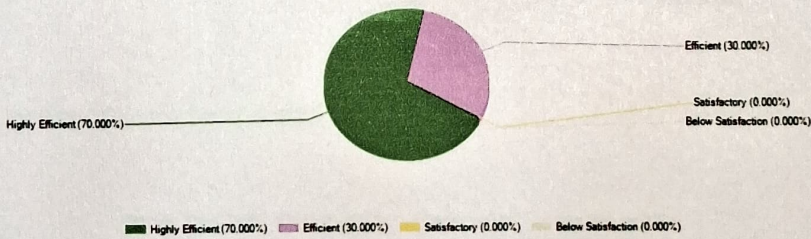

Feedback Name	ALUMNI FEEDBACK
Session	2023-2024

How do you rate the courses that you have learnt in the college in relation to your current job / occupation?

Infrastructure and Lab facilities

PRINCIPAL  
ASUTOSH COLLEGE  
92, S. P. MUKHERJEE ROAD  
KOLKATA-700 026