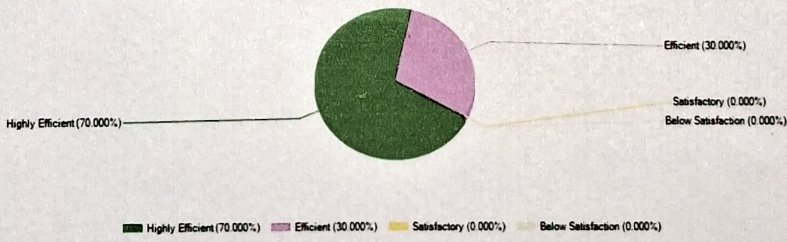

✓
PRINCIPAL
ASUTOSH COLLEGE
92, S. P. MUKHERJEE ROAD
KOLKATA-700 026