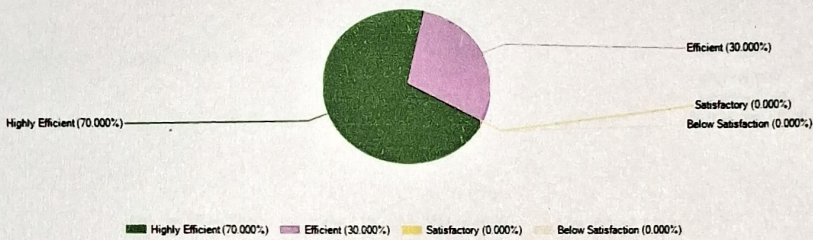

Feedback Name	ALUMNI FEEDBACK
Session	2023-2024

How do you rate the courses that you have learnt in the college in relation to your current job / occupation?

Infrastructure and Lab facilities

PRINCIPAL  
ASUTOSH COLLEGE  
92, S. P. MUKHERJEE ROAD  
KOLKATA-700 026